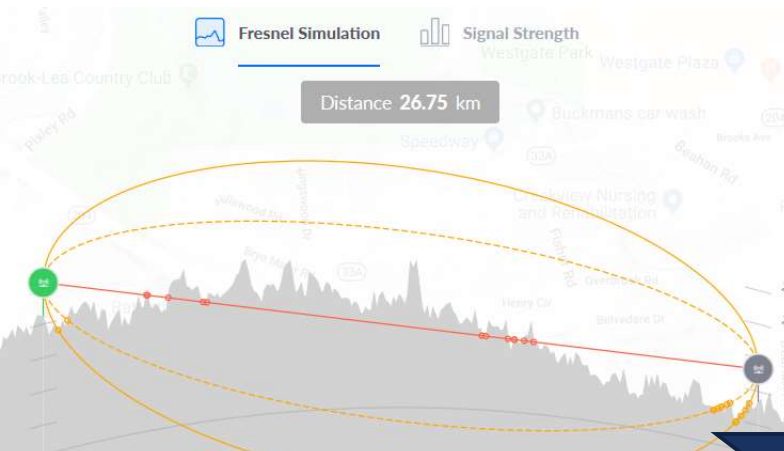

LAB: EXPLORING NLOS POLARIZATION ANOMALIES

EV TUPIS, W2EV

W2EV INTRODUCTION

W2EV

AC2VE

W2EV <-> AC2VE

CALL SIGN GRID-6 Antenna
 AC2VE FN13dd H 7agi 3ele
 KAZENE se H 10ele
 KC2PCT go H 15el

W2EV <-> KC2PCD

LAB: EXPLORING NLOS POLARIZATION ANOMALIES

EV TUPIS, W2EV

A Journey Shared is a Journey Enjoyed.

**Activate + Celebrate + Communicate +
Collaborate + Experiment + Explore +
Guide + Inspire + Discover + Learn + Share + Teach**