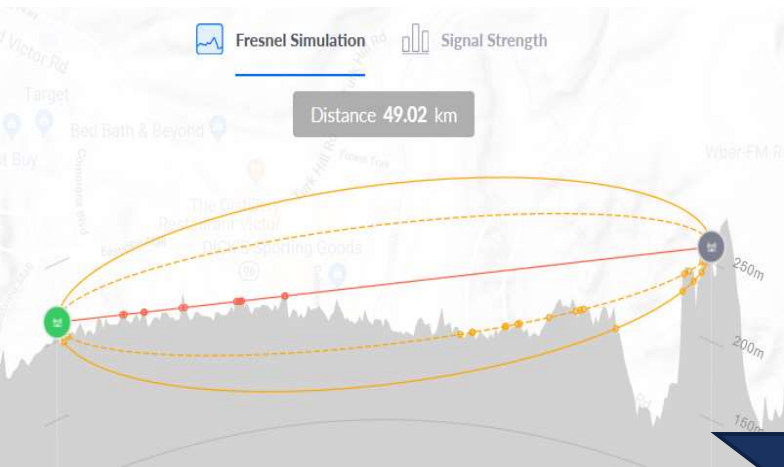

LAB: EXPLORING NLOS POLARIZATION ANOMALIES

EV TUPIS, W2EV

W2EV INTRODUCTION

W2EV

AC2VE

W2EV <-> AC2VE

CALL SIGN GRID-6 Antenna
 AC2VE FN13dd H 7agi 3ele
 KAZENE se H 10ele
 KC2PCT go H 15el

W2EV <-> KC2PCD

LAB: EXPLORING NLOS POLARIZATION ANOMALIES

EV TUPIS, W2EV

A Journey Shared is a Journey Enjoyed.

**Activate + Celebrate + Communicate +
Collaborate + Experiment + Explore +
Guide + Inspire + Discover + Learn + Share + Teach**