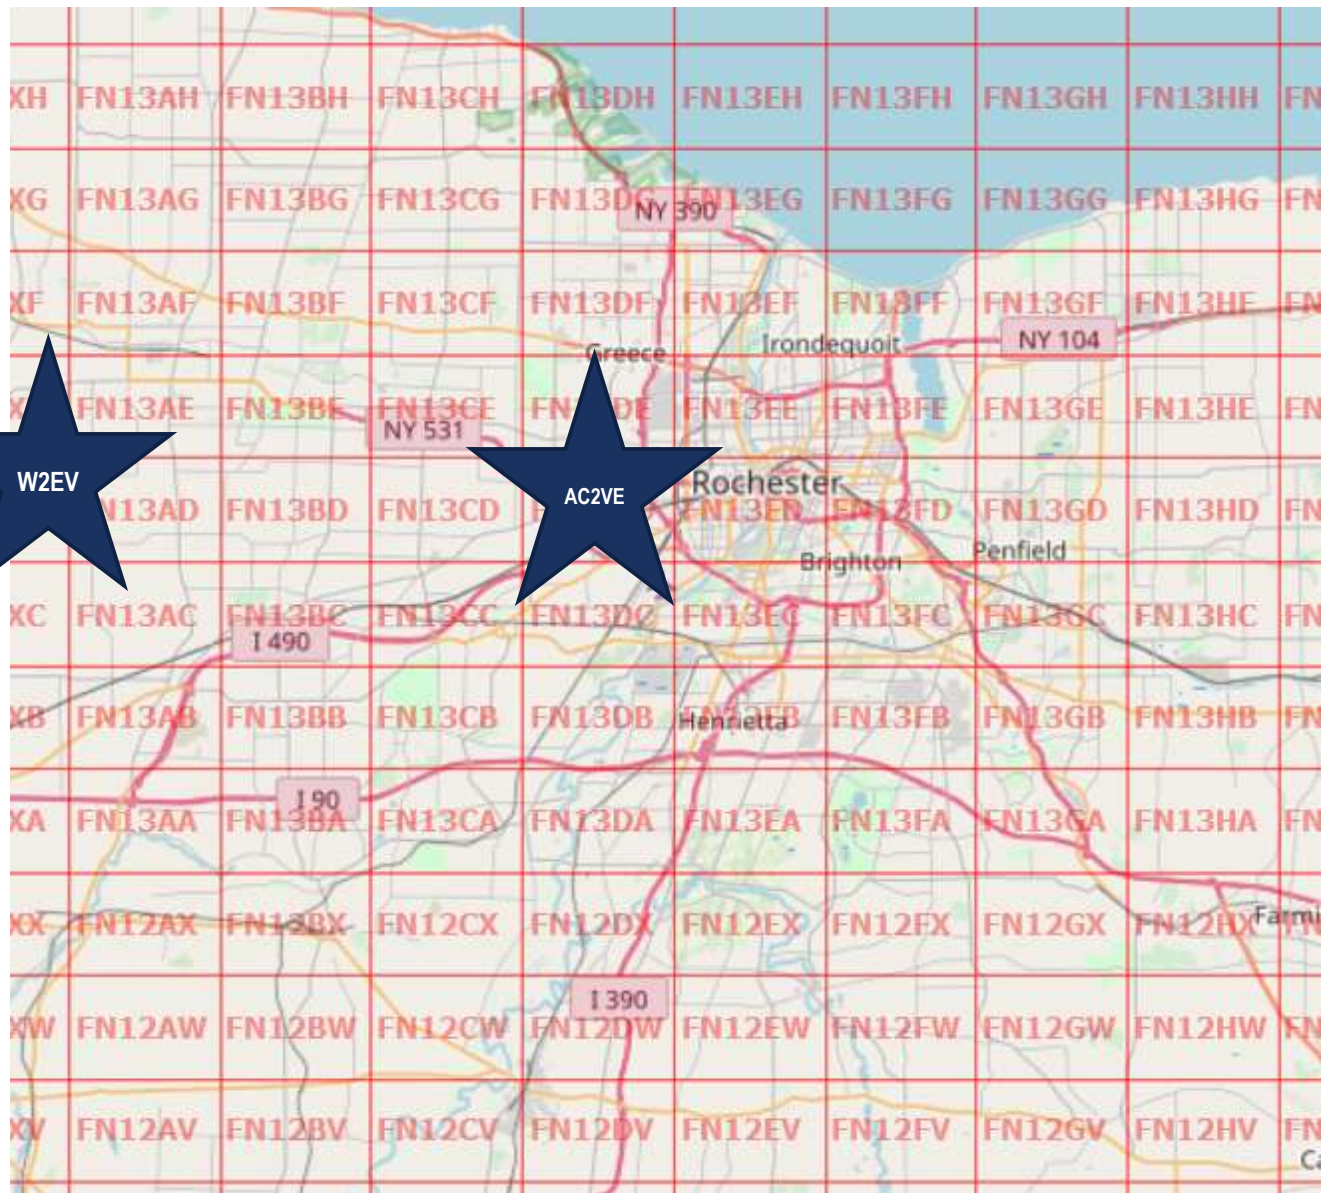

LAB: EXPLORING NLOS POLARIZATION ANOMALIES

EV TUPIS, W2EV

W2EV INTRODUCTION

W2EV

AC2VE

W2EV <-> AC2VE

CALL SIGN GRID-6 Antenna
 AC2VE FN13dd H 7agi 3ele
 KAZENE se H 10ele
 KC2PCT go H 15el

W2EV <-> KC2PCD

LAB: EXPLORING NLOS POLARIZATION ANOMALIES

EV TUPIS, W2EV

A Journey Shared is a Journey Enjoyed.

**Activate + Celebrate + Communicate +
Collaborate + Experiment + Explore +
Guide + Inspire + Discover + Learn + Share + Teach**